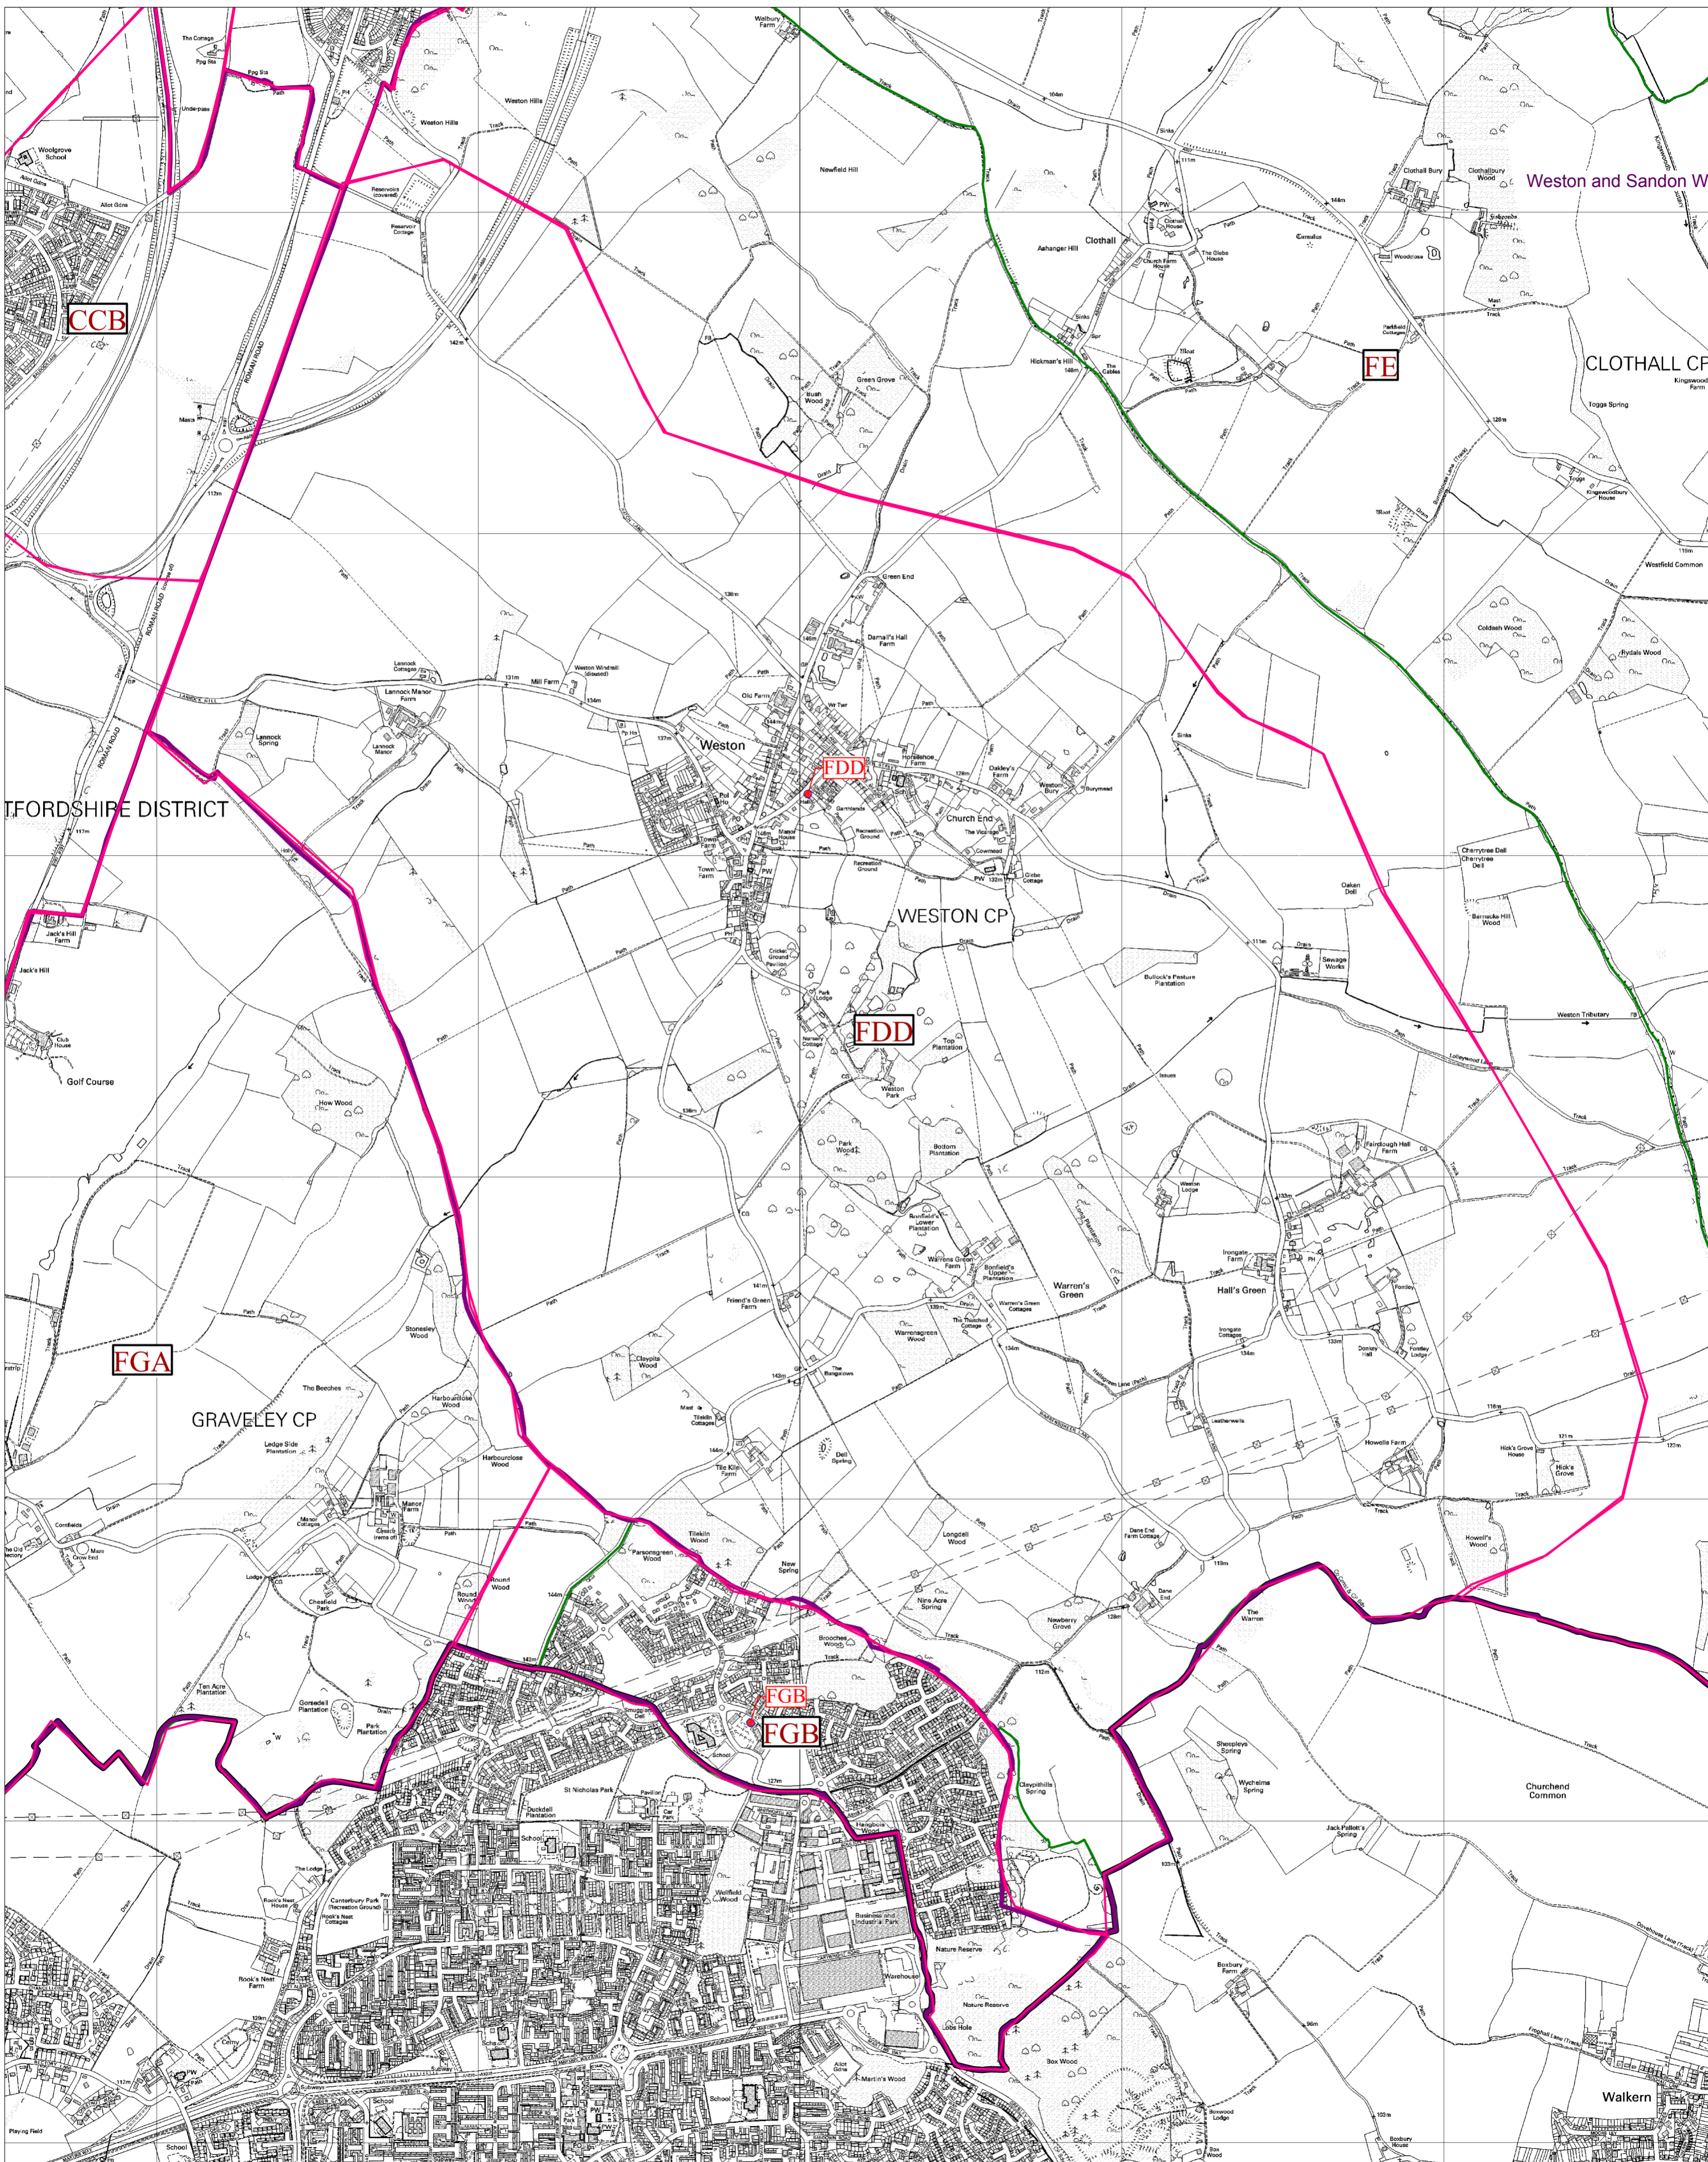

Polling Area - FDD - Weston

Scale: 1:?
Date: 23:10:13